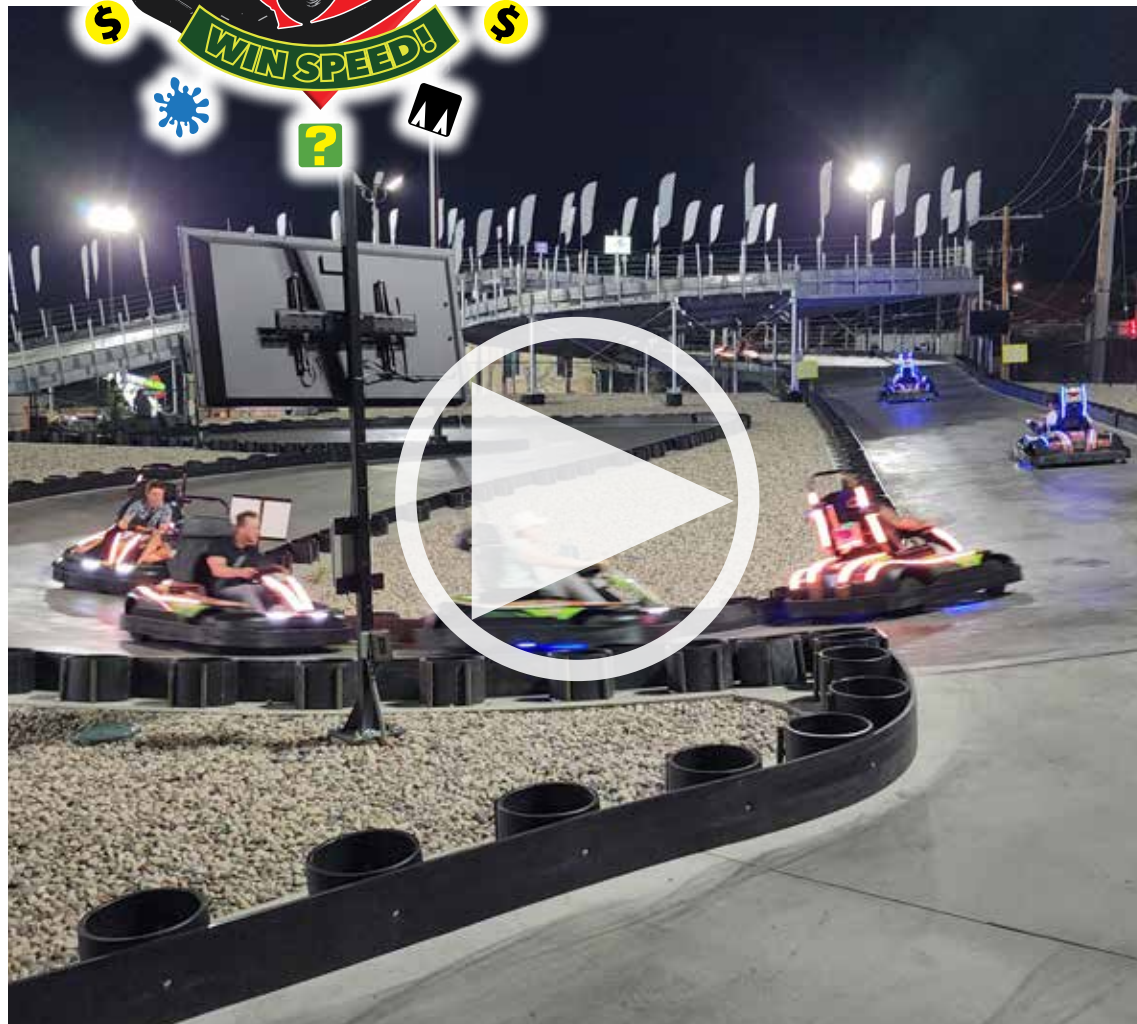

BRING MORE EXCITEMENT TO POWER UP RACING WITH THE POWER UP LIGHT SHOW!

[\(CLICK TO SEE POWER UP LIGHT SHOW\)](#)

The **Power Up Light Show** consists of LED lighting that follows the contours of the go-kart body with light patterns and colors synchronized to specific racing conditions of each kart on the track. Driving over a Power Up, earning speed, activating shields, winning the race, etc., all have unique light patterns and colors which adds to the excitement of the race and attracts even more attention to your track!